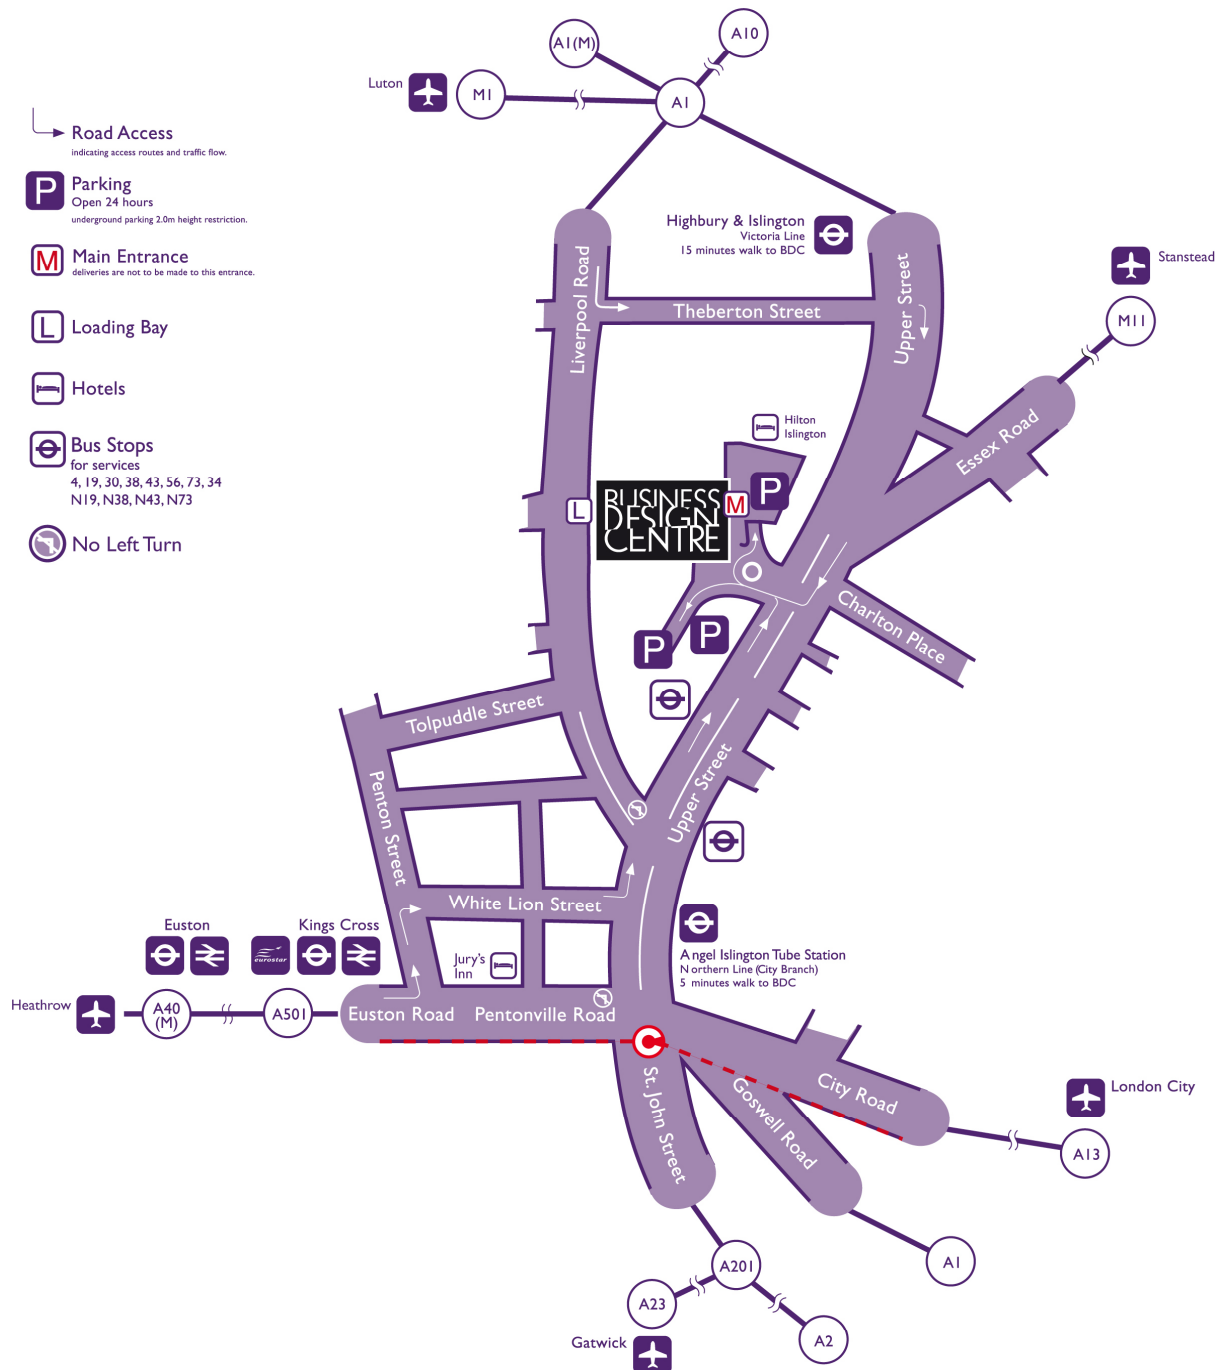

Location Map

Business Design Centre
52 Upper Street
London N1 0QH

Tel +44 (0)20 7359 3535 Fax +44 (0)20 7288 6444

www.businessdesigncentre.co.uk